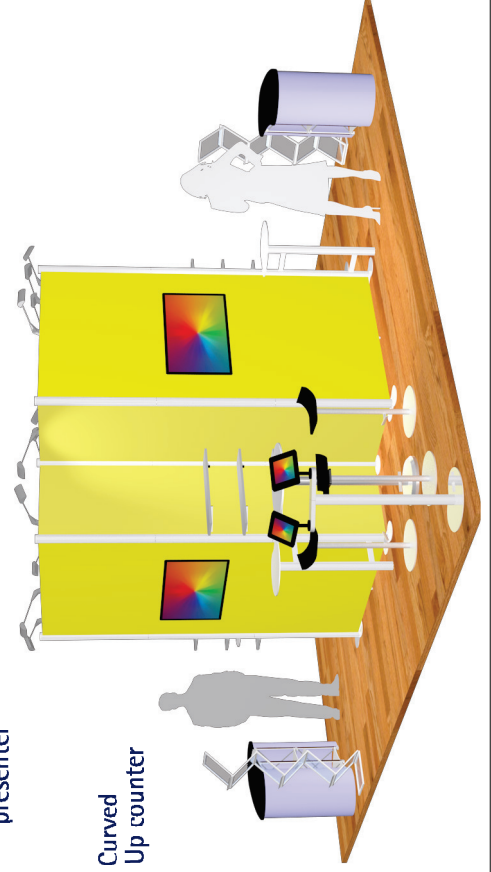

6m

Centro 2 straight
750 extension kit
(3mH)

Podium table

6m

Centro AV kit 2 display
for up to 42" screen
(3mH)

Rectangular shelf x3

A4 Portrait
Literature
presenter

2x2 Curved
Pop Up counter

Centro AV kit 2 extension
for up to 42" screen
(3mH)

Centro
door

Halogen lamp

iPad Duo
display stand

Magnetic graphic panel dimensions (finished print/cut size and visible graphic area):

- 7 panels @ 750mmW x 2985mmH each
- 8 panels (with aperture for screen mount) @ 750mmW x 2985mmH each
- 2 panels (counter) @ 2420mmW x 877mmH

Up to 7mm thick rigid panel dimensions for door frame:

- 1 upper door panel (with aperture for window) @ 674mmW x 902mmH (finished print/cut size) 654mmW x 882mmH (visible graphic area)
- 1 lower door panel @ 674mmW x 902mmH (finished print/cut size) 654mmW x 882mmH (visible graphic area)
- 1 height extension panel @ 674mmW x 966mmH (finished print/cut size) 654mmW x 950mmH (visible graphic area)