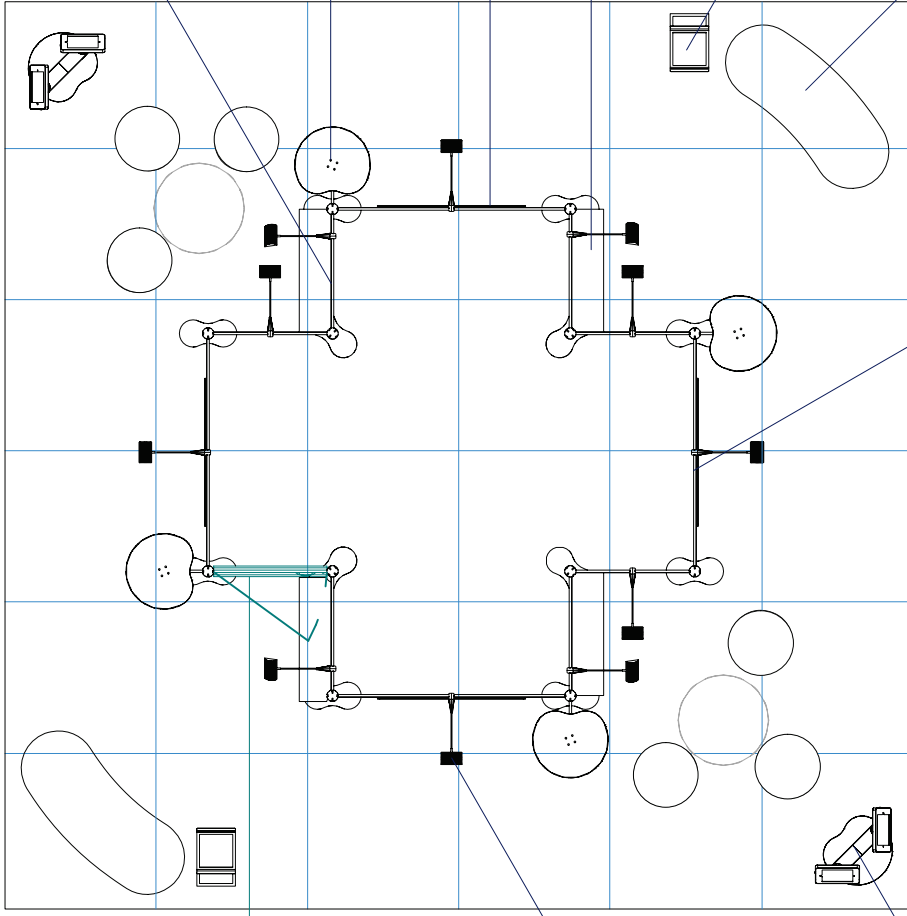

6m

Centro 2 straight
750 extension kit
(3mH)

Podium table

6m

Centro AV kit 2 display
for up to 42" screen
(3mH)

Rectangular shelf x3

A4 Portrait
Literature
presenter

2x2 Curved
Pop Up counter

Centro AV kit 2 extension
for up to 42" screen
(3mH)

Centro
door

Halogen lamp

iPad Duo
display stand

Magnetic graphic panel dimensions (finished print/cut size and visible graphic area):

- 7 panels @ 750mmW x 2985mmH each
- 8 panels (with aperture for screen mount) @ 750mmW x 2985mmH each
- 2 panels (counter) @ 2420mmW x 877mmH

Up to 7mm thick rigid panel dimensions for door frame:

- 1 upper door panel (with aperture for window) @ 674mmW x 902mmH (finished print/cut size) 654mmW x 882mmH (visible graphic area)
- 1 lower door panel @ 674mmW x 902mmH (finished print/cut size) 654mmW x 882mmH (visible graphic area)
- 1 height extension panel @ 674mmW x 966mmH (finished print/cut size) 654mmW x 950mmH (visible graphic area)